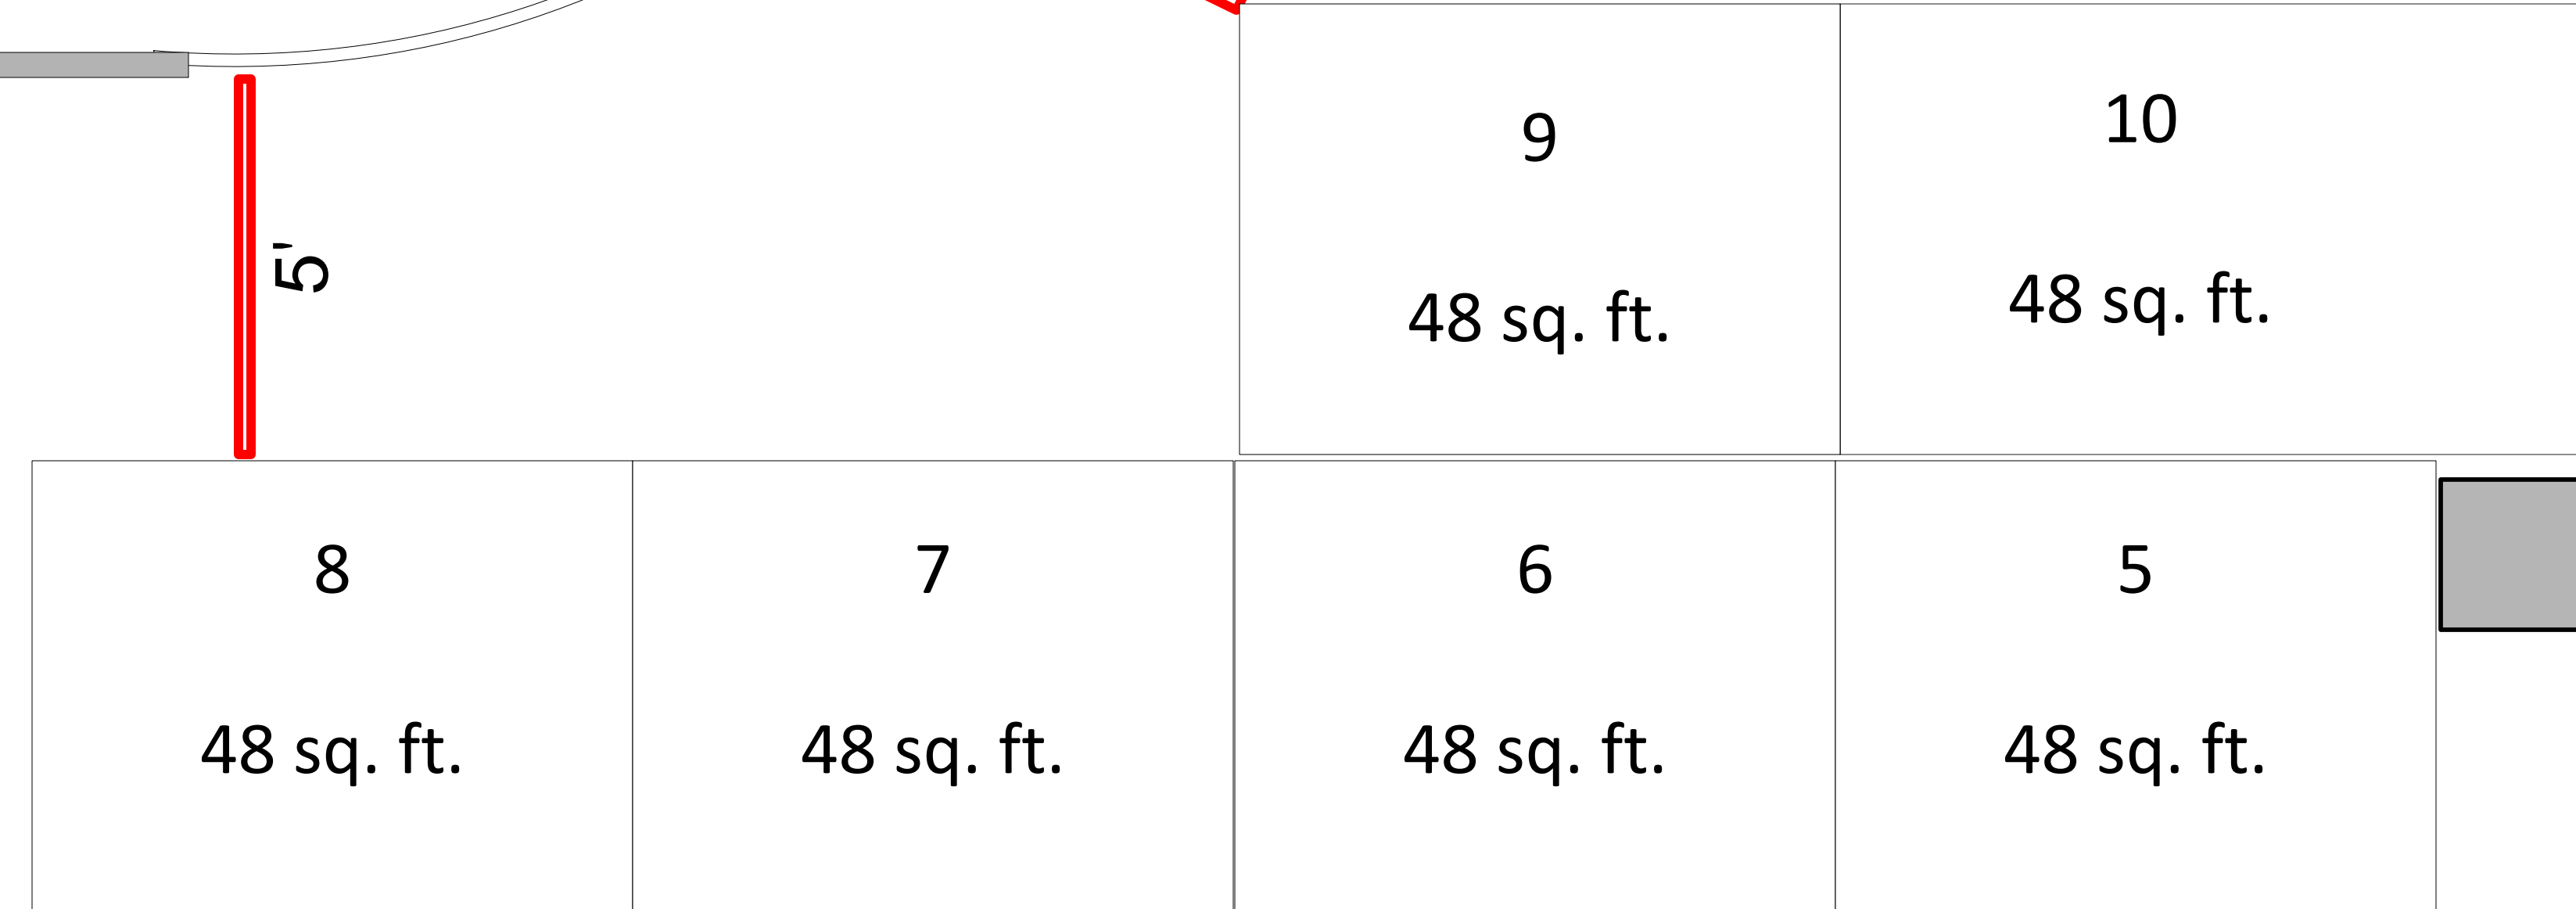

Logo Store

Donation Center

5'

5' 5"

7' 6"

5' 10"

Food Service

Seating Area