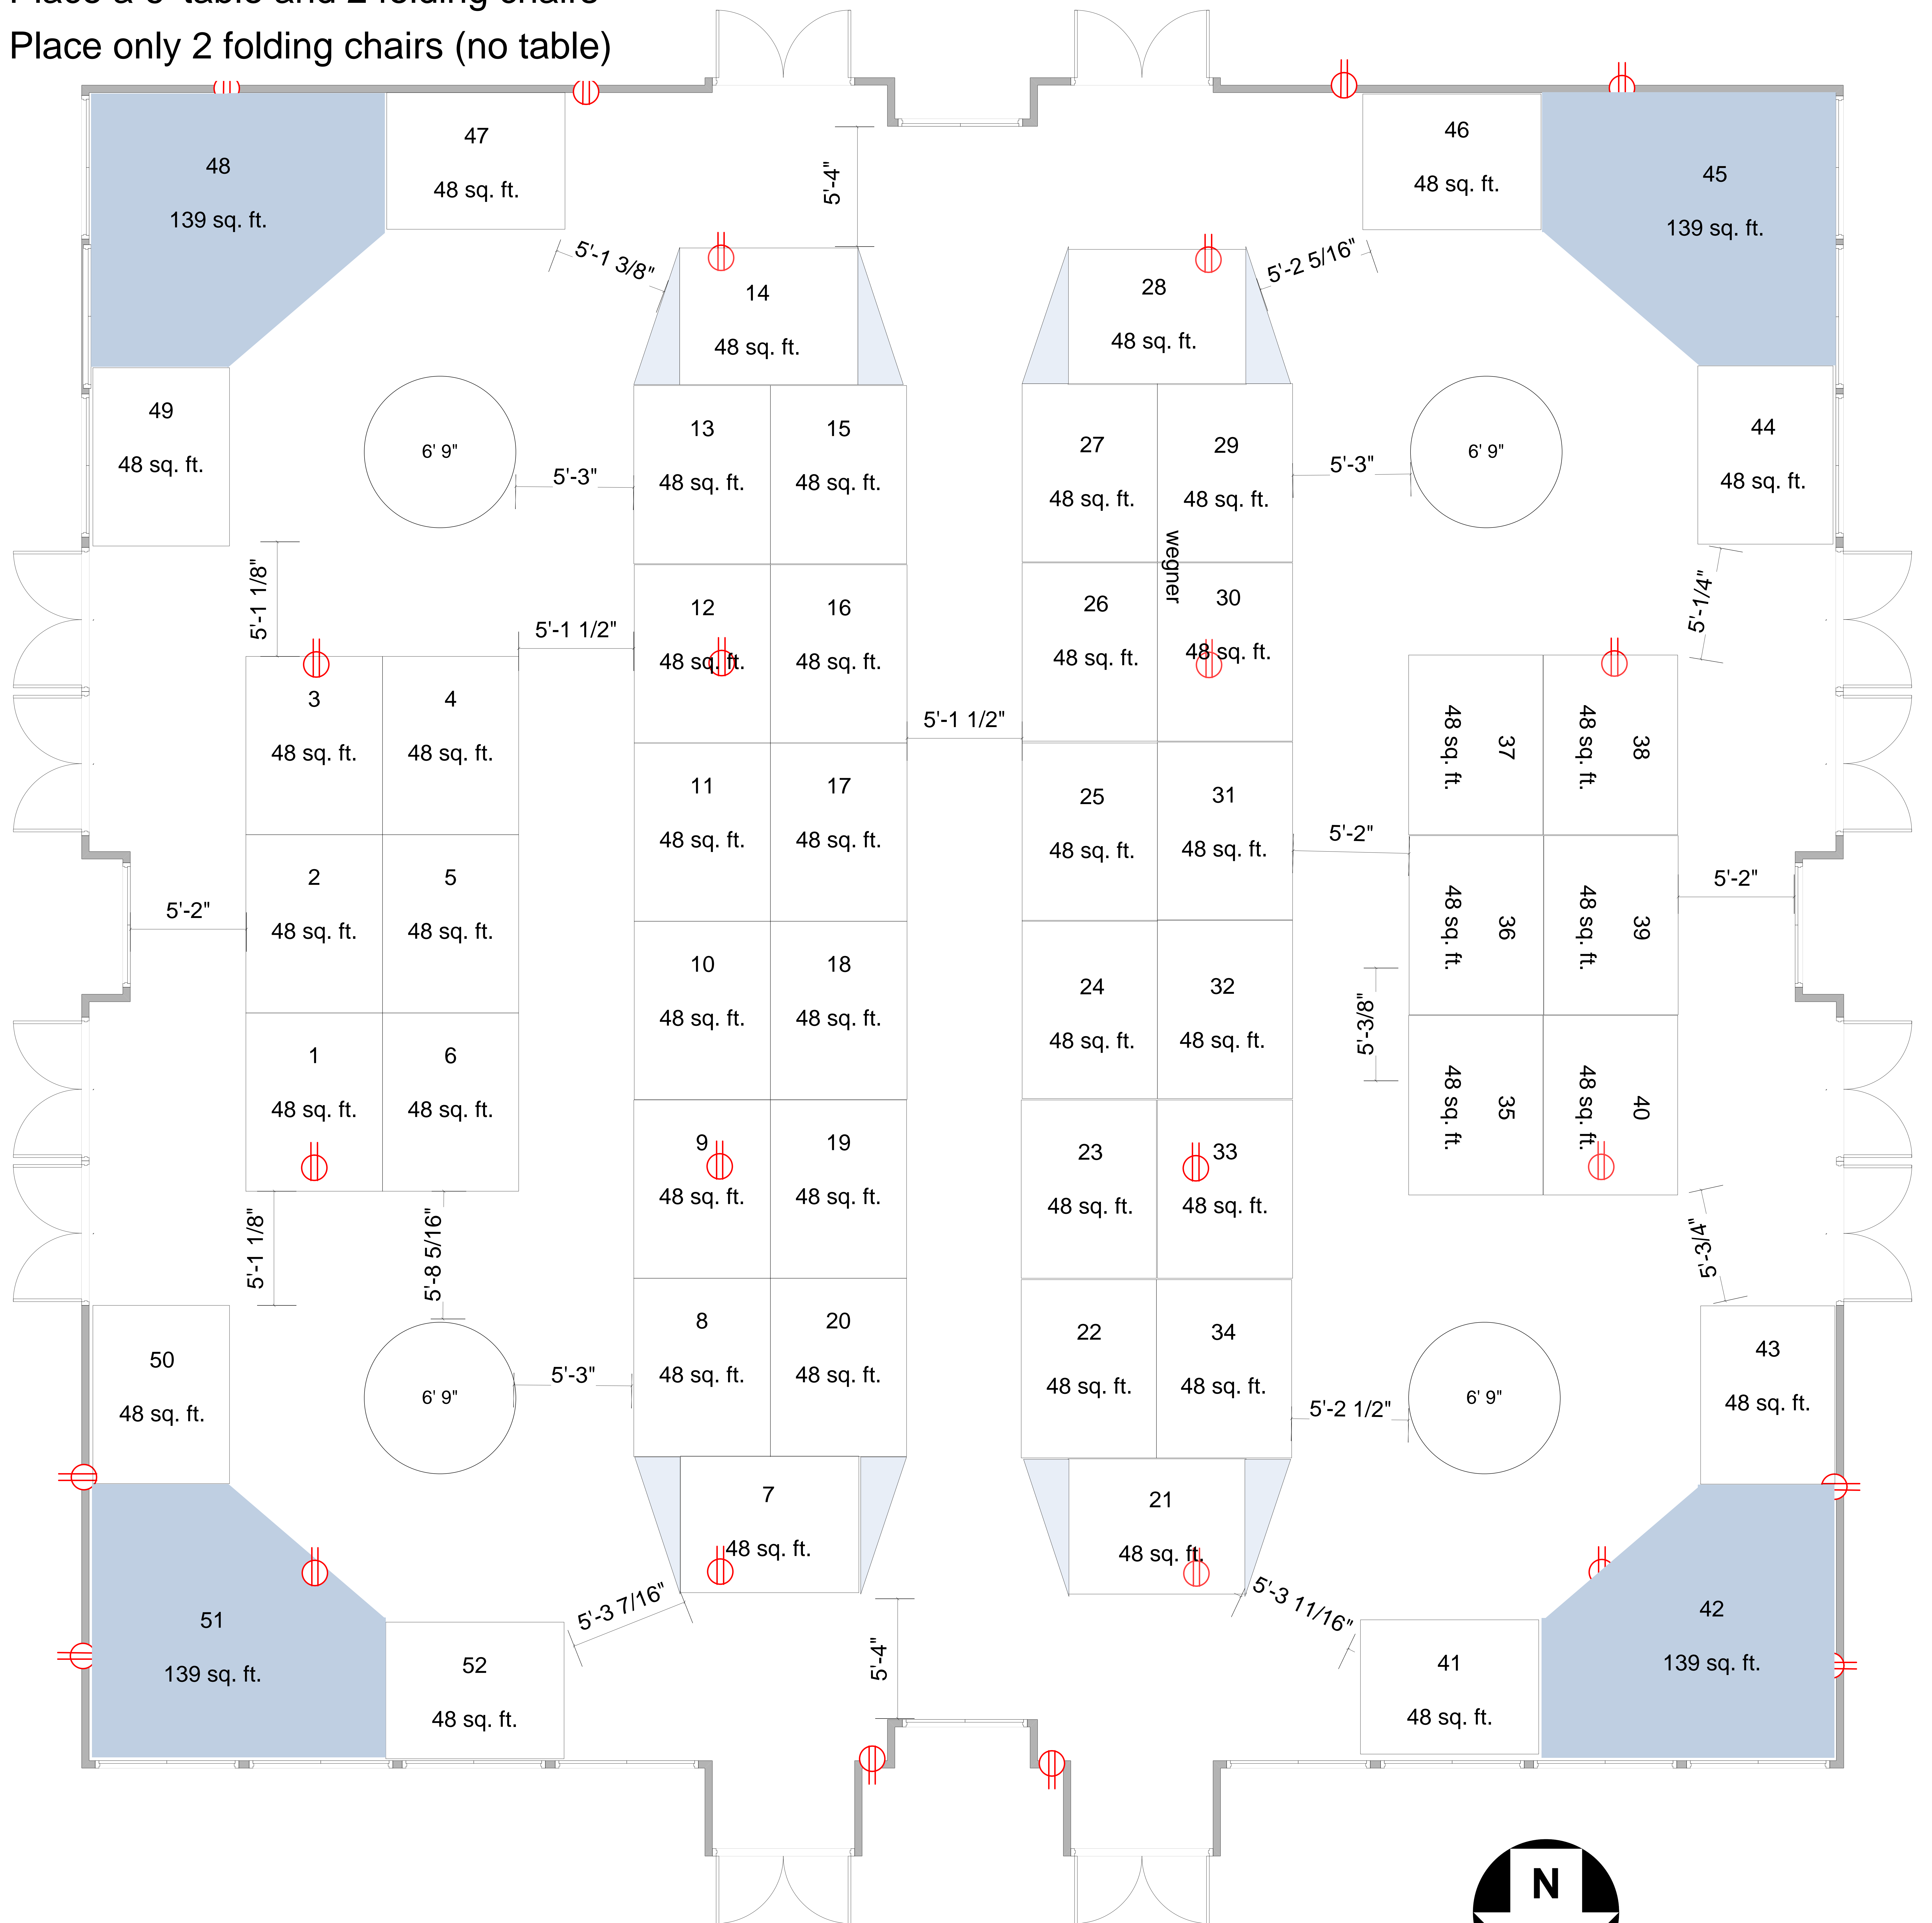

All Exhibit spaces are 6' deep x 8' wide
Make sure aisles are a minimum of 5' wide &
there are 2' between tables

2018 Dare to Be Aware Fair

Room must be set by Noon

Vendor load in starting at 3:00pm

☐ = Place a 6' table and 2 folding chairs

☐ = Place only 2 folding chairs (no table)

6' TABLE

6' TABLE